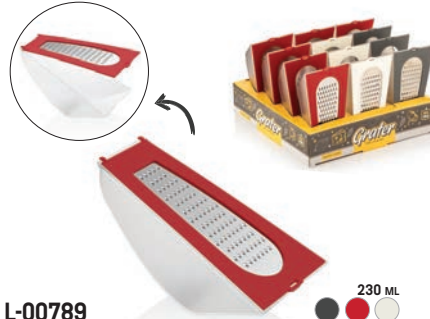

L-00789

PRACTICAL GRATER WITH CONTAINER
PRACTICAL HAZNELİ RENDE
16X8,6X6,3 CM

L-00145

HAMARAT GRATER
HAMARAT RENDE
14,5X5,3X4,5 CM