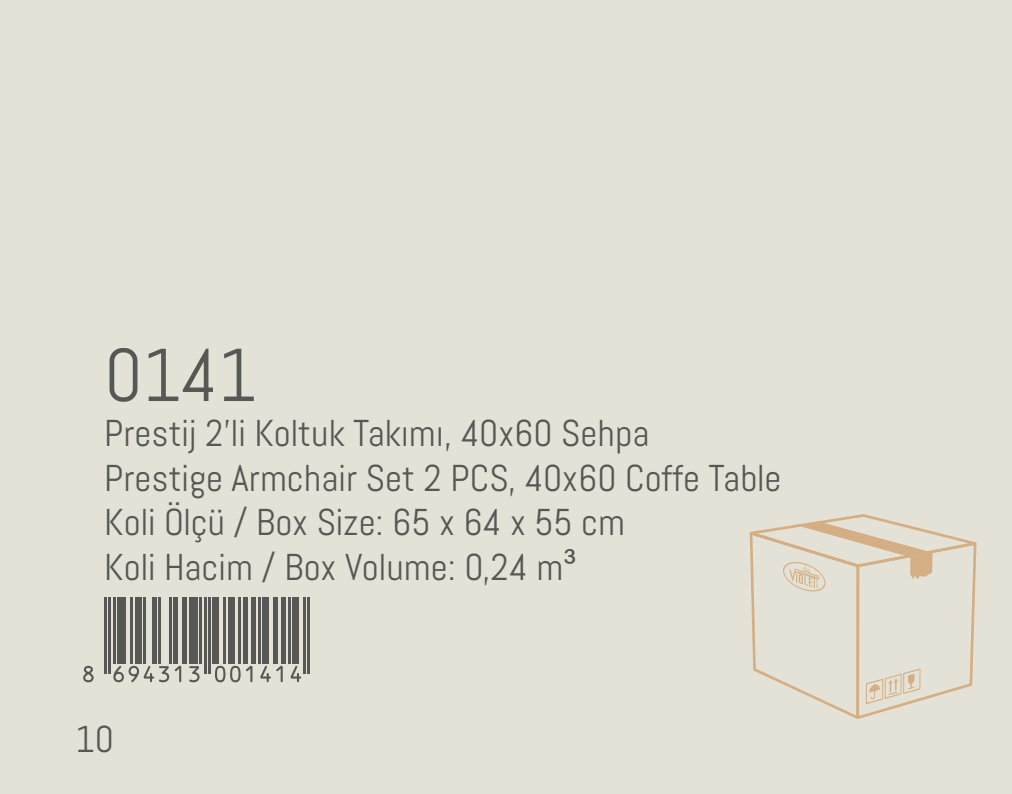

Our products are durable against dust and dirt thanks to the anti-static additive.

Çöl Beji

Füme

Antrasit

Antrasit

0140

Prestij 4'lü Koltuk Takımı, 50x70 Sehpa  
Prestige Armchair Set 4 PCS, 50x70 Coffe Table  
Koli Ölçü / Box Size: 125 x 66 x 61 cm  
Koli Hacim / Box Volume: 0,50 m<sup>3</sup>