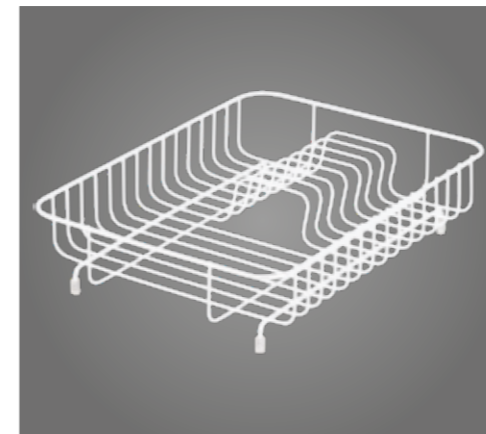

TB-797

TS-797

TA-797

TB-797

Eco Modern Dish Rack / White Color
Modern Tabaklık Eko / Beyaz Boya
12 PCS • 0,088 CBM • 420x275x90 mm