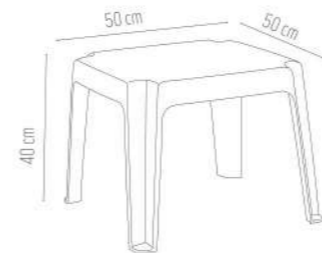

MONOBLOK SEHPA MONOBLOCK COFFEE TABLE HS-300

RENKLER / COLORS
Beyaz / White Teak / Teak Yeşil / Green