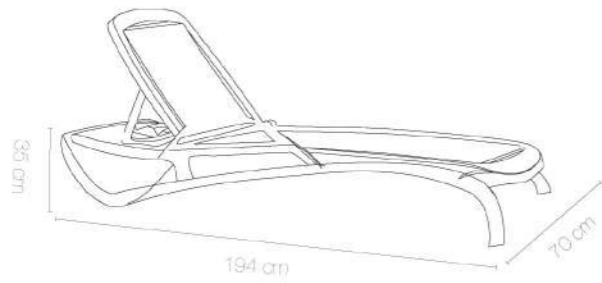

ATLANTİK ŞEZLONG ATLANTIC SUNBED HZ-150

REGISTER
NOW
TASARIM
TESCİLLİDİR.

mutluluğu sizin için tasarlıyoruz...
designing happiness for you...

NEW

Polipropilenden üretilmiştir. Ayarlanabilir 5 kademeli sırtlık, stoperler ile kaymaz. Gizli tekerlekleri sayesinde kolay taşınabilir. Ergonomik yapıda dizayn edilmiştir. İstiflenebilir.

Was produced from polypropylene. With 5 types of adjustable back. Non-slip due to stoppers. Easy to carry due to hidden wheels. Was designed with ergonomic type of design and stackable.

KRASA / COLORS
Beyaz / White Cappicino

ATLANTİK KOLLU SEZLONG ATLANTİK ARM SUNBED HZ-155

0155 4104
5154 3187

KUM ŞEZLONG BEACH SUNBED HZ-200

Katlanabilir rahat taşınabilir, plajda, havuzda, piknikte kullanılabilir pratik mini şezlongtur.

Was produced from polypropylene. Folding, easy to carry everywhere such in beach, picnic and swimmingpool; small sunbed.

RENKLER / COLORS
Beyaz / White

MONOBLOK SEHPA MONOBLOCK COFFEE TABLE HS-300

RENKLER / COLORS
Beyaz / White Teak / Teak Yeşil / Green