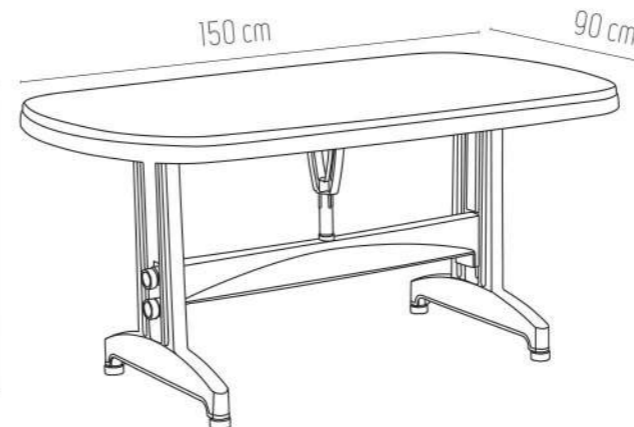

Produced from compound polypropylene. Resistant to all weather conditions. Antistatic feature. Emounted and adjustable.

DALLAS OTURMA GRUBU

DALLAS SITTING GROUP

HT-110

90x150 OVAL MASA

90x150 OVAL TABLE

HM-100