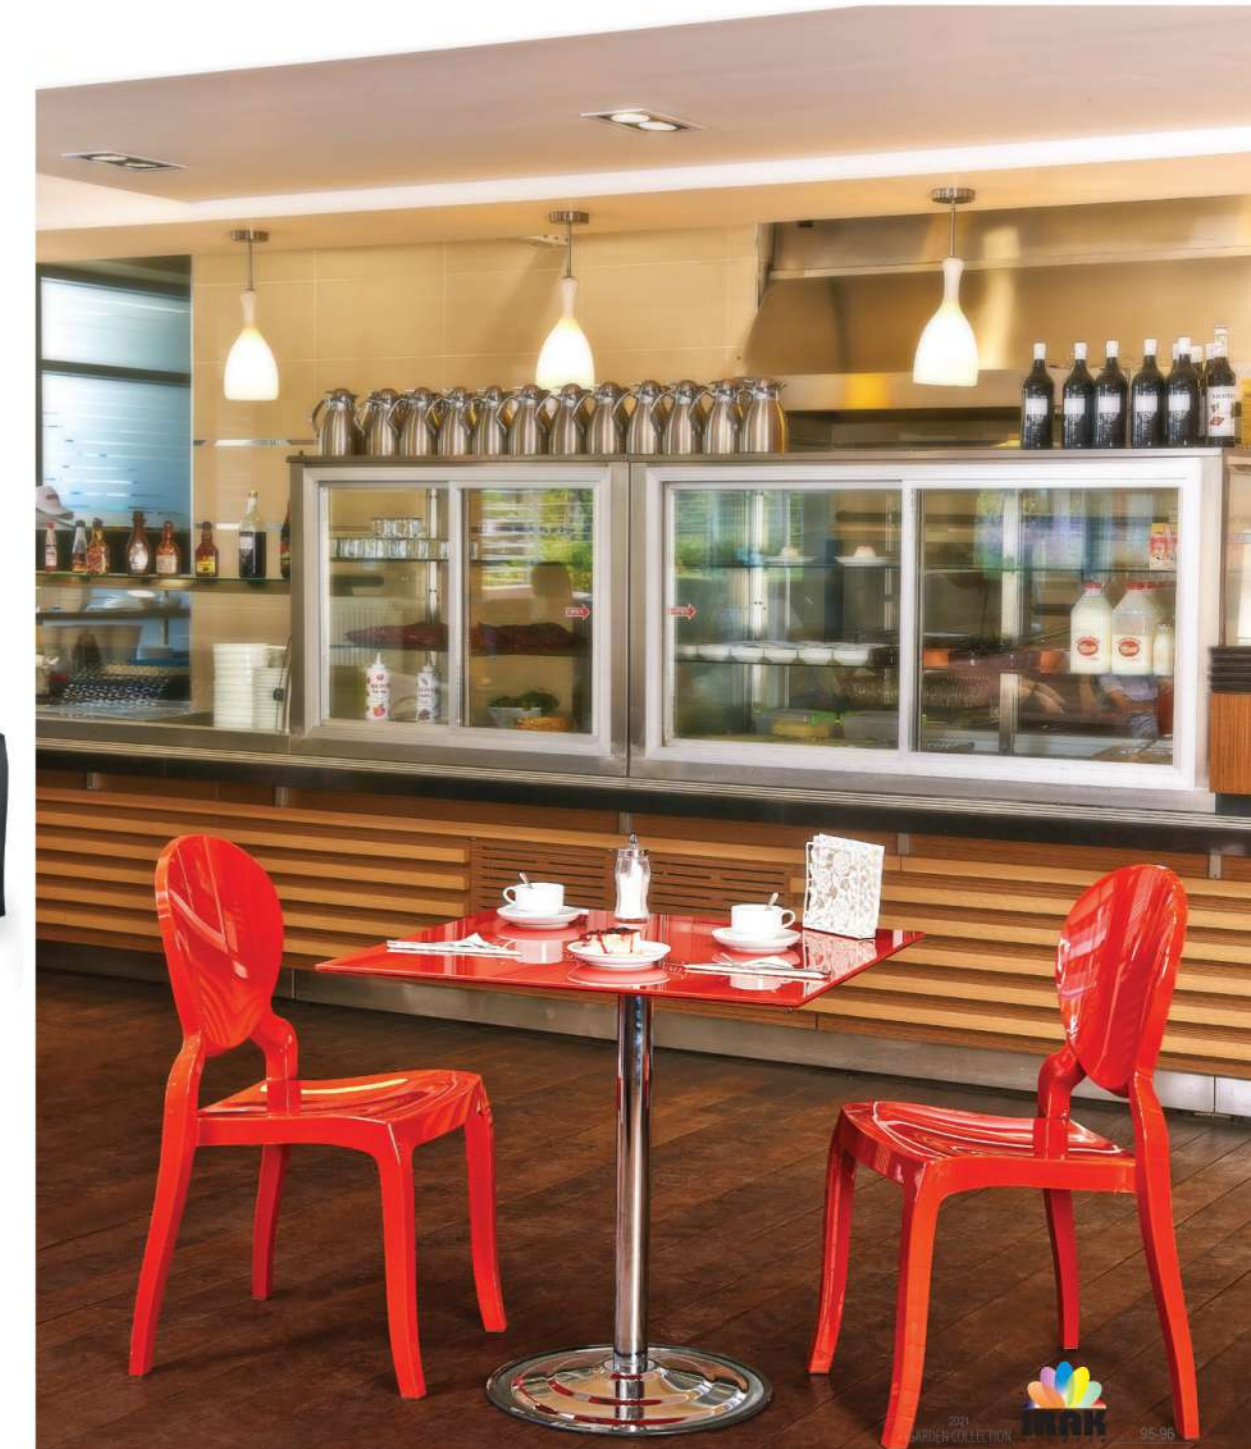

RENKLER / COLORS

Beyaz / White	Siyah / Black	Kırmızı / Red	Mavi / Blue

TASARIM
TESCİLLİDİR.

MONALISA DÜĞÜN
SANDELYESİ
MONALISA
WEDDING CHAIR
HK-440

"MONALISA Wedding Chair" is the highest technology item made with polipropilen compound raw material. "MONALISA Wedding Chair" will create a difference in your place.