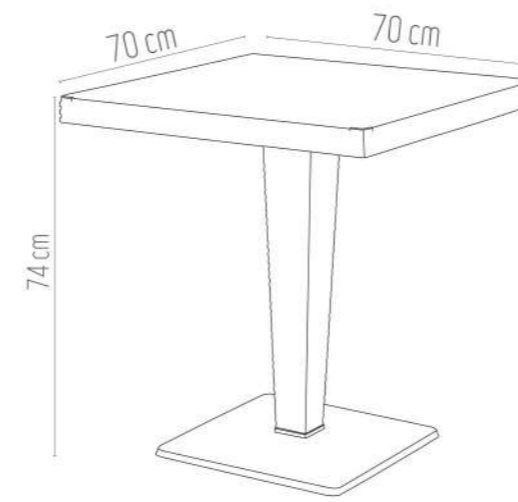

*mutluluğu sizin için tasarlıyoruz...
designing happiness for you...*

RATTAN MASA 70x70
RATTAN TABLE 70x70
HM-700

Pollipropilenden üretilmiştir, masa tablası rattan çerçeveli mat düz dokuludur. 6 mm temperli cam kullanılmaktadır. Masa ayağı rattan dokulu üretilmiştir. 70x70 RATTAN MASA her türlü hava koşullarına uygun olup dış mekan ve iç mekanlarda kullanılabilir. Ayak tablası; özel elektrostatik toz boya ile boyanmıştır.

TABLE RATTAN 70x70 produced from polypropylene, table base is covered with rattan frame and dull texture. 6 mm tempered glass is used. Table legs are rattan textured. 70x70 RATTAN TABLE suitable for all weather conditions and produced for indoor and outdoor utilisations. Leg base was painted with special electrostatic powder.

Renkler / Colors