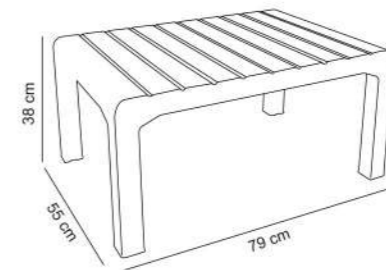

SOFA SEHPA
SOFA TABLE
HS-710