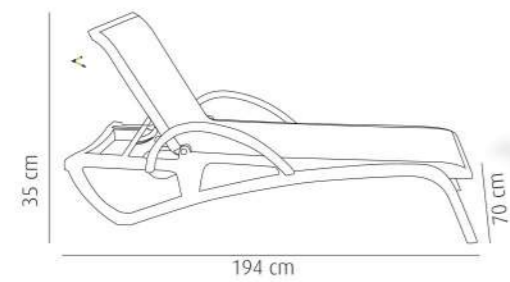

ATLANTİK ŞEZLONG ATLANTIC SUNBED HZ-150

REGISTER
NOW
TASARIM
TESCİLLİDİR.

mutluluğu sizin için tasarlıyoruz...
designing happiness for you...

NEW

Polipropilenden üretilmiştir. Ayarlanabilir 5 kademeli sırtlık, stoperler ile kaymaz. Gizli tekerlekleri sayesinde kolay taşınabilir. Ergonomik yapıda dizayn edilmiştir. İstiflenebilir.

Was produced from polypropylene. With 5 types of adjustable back. Non-slip due to stoppers. Easy to carry due to hidden wheels. Was designed with ergonomic type of design and stackable.

KRASA / COLORS
Beyaz / White Cappicino

ATLANTİK KOLLU SEZLONG ATLANTİK ARM SUNBED HZ-155

0155 4104
5154 3187

KUM ŞEZLONG BEACH SUNBED HZ-200

Katlanabilir rahat taşınabilir, plajda, havuzda, piknikte kullanılabilir pratik mini şezlongtur.

Was produced from polypropylene. Folding, easy to carry everywhere such in beach, picnic and swimmingpool; small sunbed.

RENKLER / COLORS
Beyaz / White

MONOBLOK SEHPA MONOBLOCK COFFEE TABLE HS-300

RENKLER / COLORS
Beyaz / White Teak / Teak Yeşil / Green