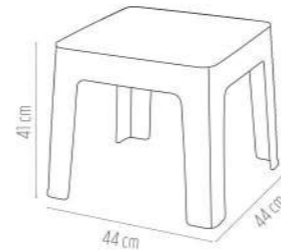

WOOD TABLA MONOBLOK RATTAN SEHPA
WOOD TRAY COFFE TABLE RATTAN

NEW

mutluluğu sizin için tasarlıyoruz...
designing happiness for you...

Yeni ağaç doku
New wood texture