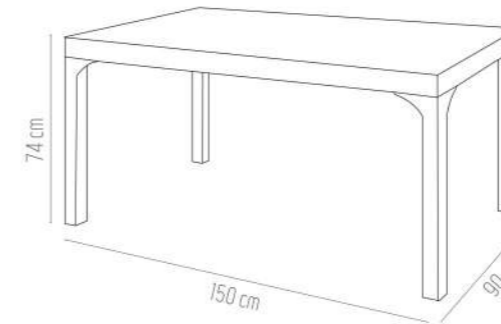

mutluluğu sizin için tasarlıyoruz...
designing happiness for you...

%100 orjinal polipropilen hammaddeden üretilmiştir. Tüm hava şartlarına uygundur.
Demonte olup mat ağaç doku yüzeyi ile tasarlanmıştır.
6mm temperli cam ile kullanılabileceği gibi camsız da kullanılabilir.
İç profil sistemi ile deformasyonu önlemektedir. Masa ayaklarında profil genişlemesinin sebep olacağı doku çatlamasını önlemek için ayaklar profilsiz üretilmiştir.
İç ve dış mekânlarda kullanılır.

It is produced by fully polypropylene material and available for all air conditions
Table part which designed as wooden has glass option.
Deformation avoid by inside metal profile.
Legs are produced without profile to ignore cracks.
It is suitable for both in-out door places.

WOOD MASA (CAMSIZ) 90x150
WOOD TABLE (NO GLASS) 90x150
HM-740

WOOD MASA (CAMLI) 90x150
WOOD TABLE (GLASS) 90x150
HM-735

6 mm temperli özel cam

Ayarlanabilir ayaklar

Renkler / Colors