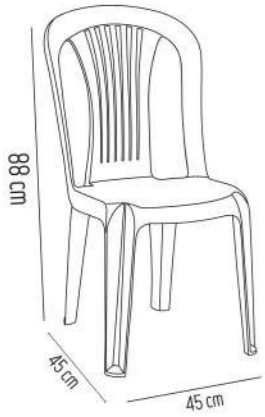

Produced from compound polypropylene. Resistant to all weather conditions. Antistatic feature. Emounted and adjustable.

RENKLER / COLORS

SANDALYELER VE KOLTUKLAR CHAIRS & ARMCHAIRS

NOSTALJİK SANDALYE NOSTALGIC CHAIR HK-300