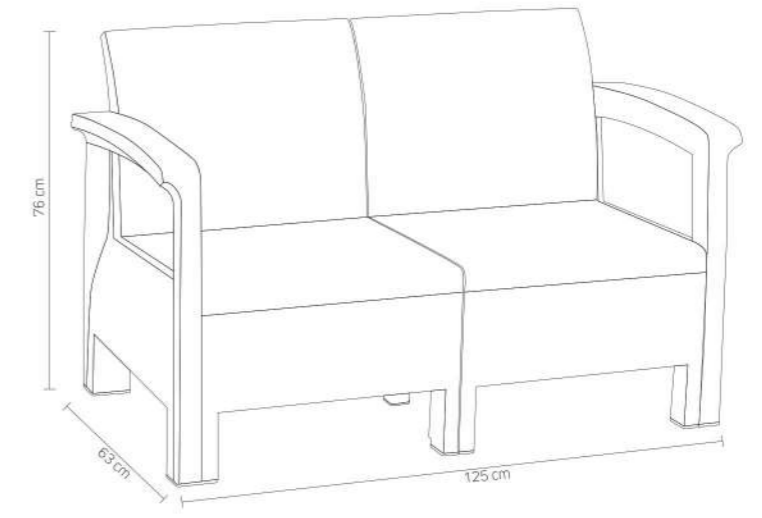

California İkili Koltuk
California Double Armchair
HK-915

Renkler / Colors

Beyaz / White	Koyu Kahve /
Çol Griş / Desert Grey	Cappuchino / Cappuchino