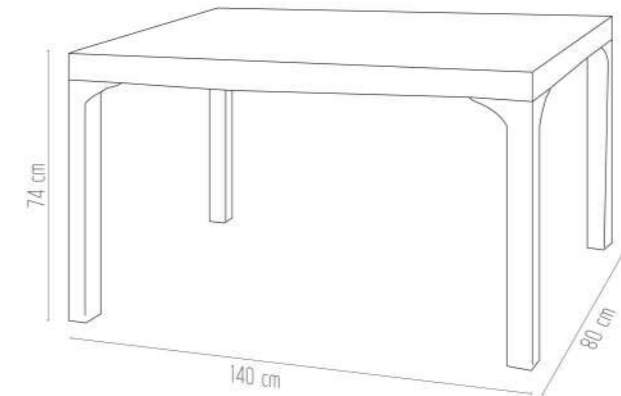

The corner of rattan table which has 80x140 size designed by rattan and its table designed as wooden. Produced by fully original raw material table has 6 mm TEMPERED glass. deformation avoid by metal profile. It is suitable for in-out door places. It is not affected by air conditions.