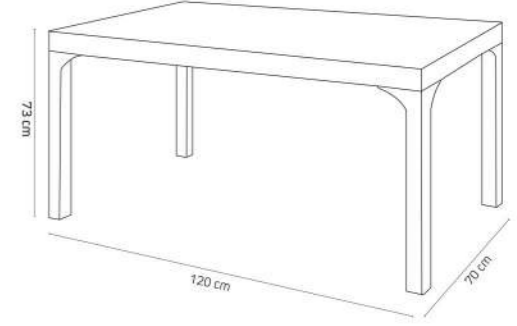

*mutluluğu sizin için tasarlıyoruz...
designing happiness for you...*

WOOD MASA 70 x 120 (UZUN AYAK)
WOOD TABLE 70 x 120 (LONG LEG)
HT-755

WOOD MASA 70 x 120 (KISA AYAK)
WOOD TABLE 70 x 120 (SHORT LEG)
HT-750