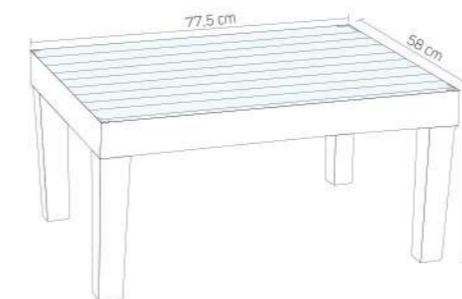

NEW

**HOLIDAY**
EXCLUSIVE

California Tekli Koltuk
California Single Armchair
HK-910

TASARIM
TESCİLLİDİR.

Rattan Dikdörtgen Sehpa
Rattan Rectangle Table
HS-715

Renkler / Colors

Beyaz / White Kaju Kahve /

Çöl Grisi / Desert Grey Cappuchino/Cappuchino