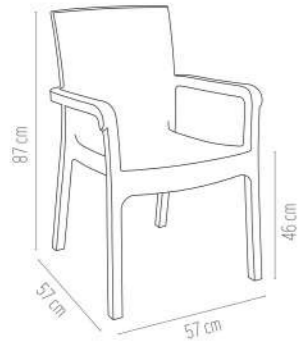

MARKİZ
MARQUISE
HK-700

TASARIM
TESCİLLİDİR.

Yüksek esnekliğe sahip, yumuşak rattan dokulu "MARKİZ KOLTUK" %100 geri dönüşümlü ve cam elyaf katkısı ile güçlendirilerek kaliteli polipropilen hammaddeden üretilmektedir. "MARKİZ KOLTUK" hava değişiminden etkilenmez, UV ışınlarına sert hava koşullarına dayanıklıdır. İç ve dış mekanlar da kullanılabilir.

Highly flexible with soft, rattan textured and tensile strength "MARQUISE ARMCHAIR" is made of quality polypropylene which is 100% recyclable and reinforced with glass fiber. "MARQUISE ARMCHAIR" is made of durable, weather and UV - resistant materials. For indoor and outdoor use.

TASARIM
TESCİLLİDİR.

TROYA
TROYA
HK-730