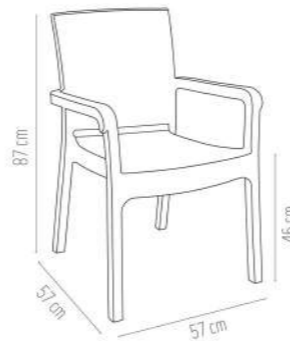

Renkler / Colors