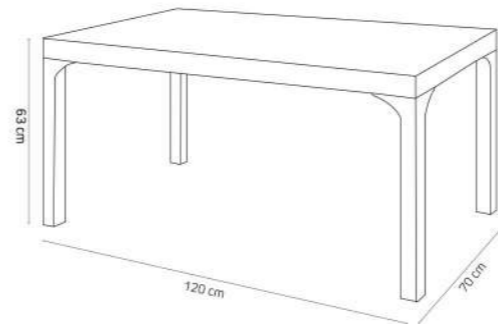

*mutluluğu sizin için tasarlıyoruz...
designing happiness for you...*

WOOD MASA 70 x 120 (UZUN AYAK)
WOOD TABLE 70 x 120 (LONG LEG)
HT-755

WOOD MASA 70 x 120 (KISA AYAK)
WOOD TABLE 70 x 120 (SHORT LEG)
HT-750

*Özel üretim 60 cm ayağı ile,
Bahçe mobilyaları ile kullanım imkanı sağlar.*

Renkler / Colors