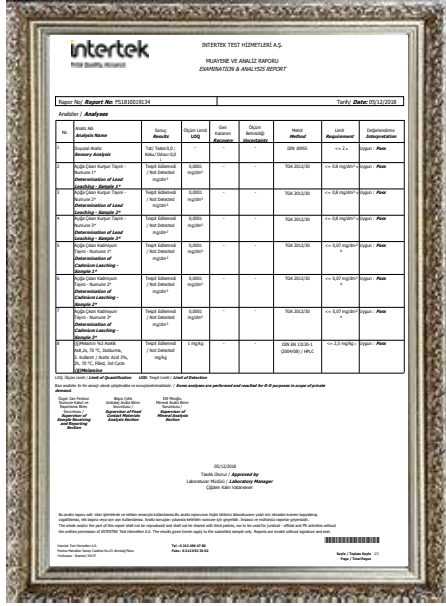

Sertifikalar Certificates