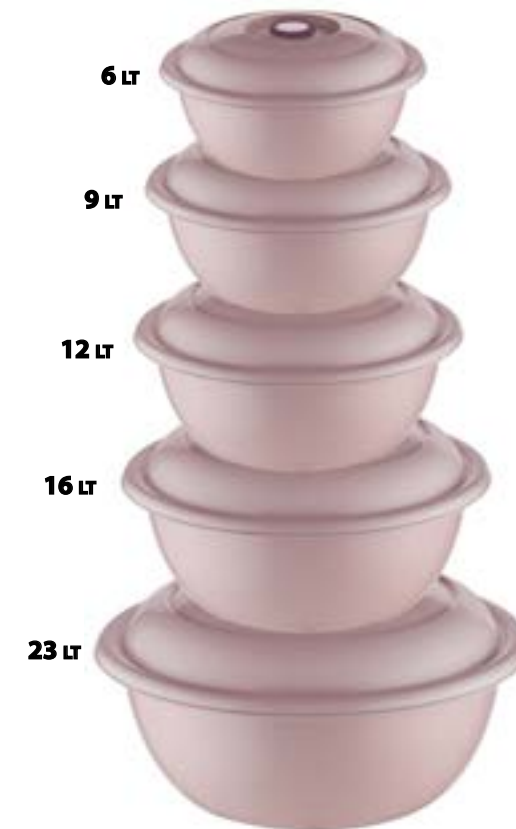

Basin With Lid / Kapaklı Leğen